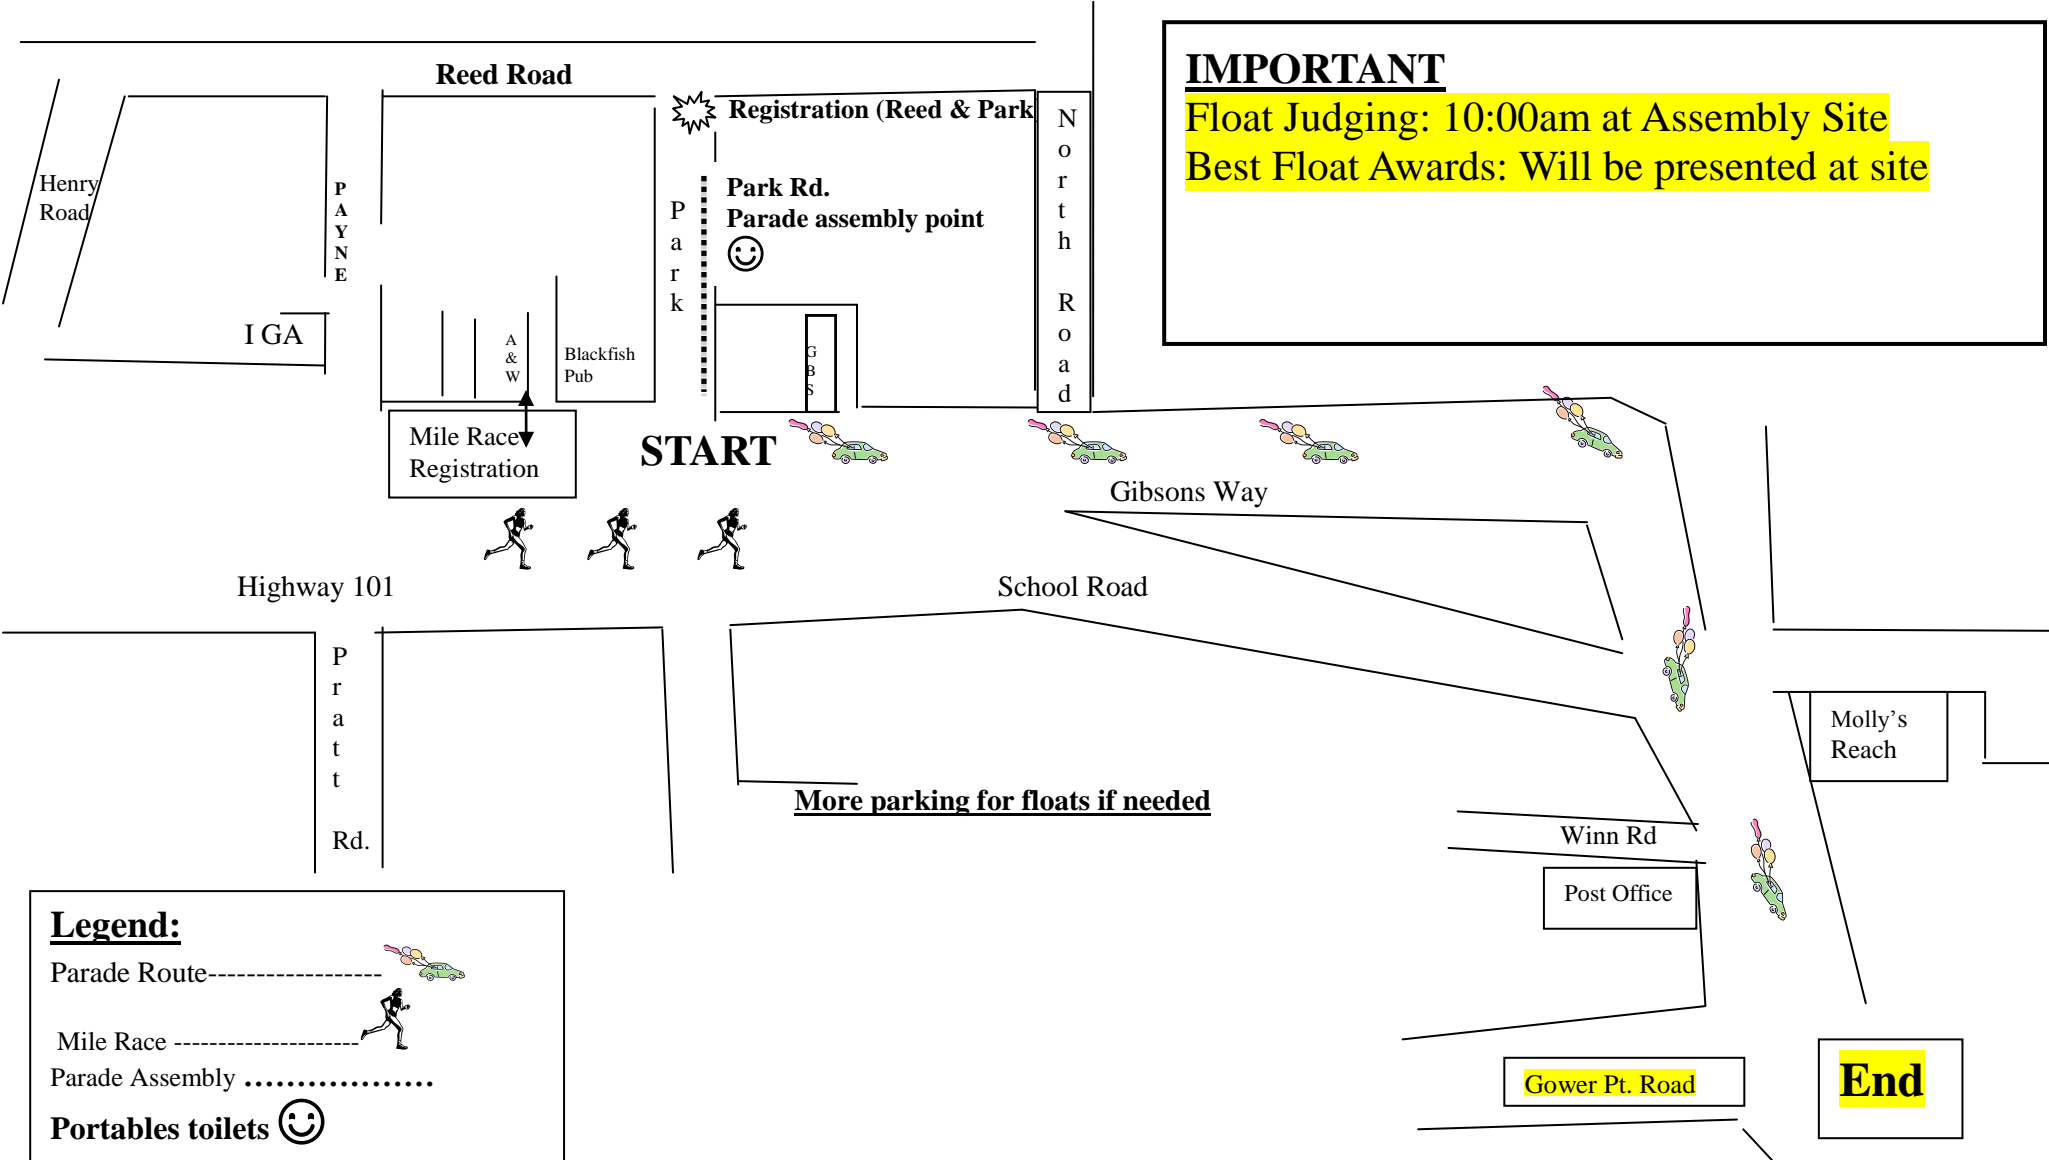

Parade Route Sea Cavalcade July 23rd, 2016

Participants copy

Important information for parade participants

Start time: 11:00am sharp please do not stop once the parade starts, keep one hydro pole length between yourself and the next float

IMPORTANT
Float Judging: 10:00am at Assembly Site
Best Float Awards: Will be presented at site

Legend:

- Parade Route - - - - -
- Mile Race - - - - -
- Parade Assembly
- Portables toilets

For safety reasons, nothing may be thrown or given from a moving float or vehicle in the parade, NO Water - Water Balloons or Candies